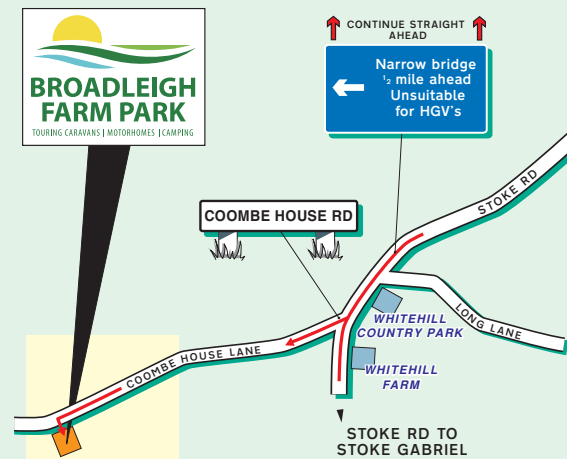

A380 TO
NEWTON ABBOT
A38 & M5 EXETER

Paignton A380
Brixham (A3022)
Dartmouth
Totnes (A385)
Plymouth

MAP FROM THE NORTH

DRIVING DIRECTIONS

From the North use the A380.
Continue to the end of the M5. The road splits signposted A380 to the left Torquay and A38 to the right Plymouth. Stay in the left lane and follow the A380 Torquay for 10 miles when you will see the turn off to Newton Abbot(A381). Move to the right hand lane and continue to follow the A380 to Torquay. Take care with the speed limit for the next 3 miles and then take a right at the traffic lights, signposted A380 to Paignton and Brixham. Continue along the A380 over 3 roundabouts and then turn right onto the A385, just before the Noahs Ark Pub. Turn left just before the Parkers Arms Pub, onto Stoke Rd. Continue along Stoke Rd and then turn right just past Whitehill Country Park onto Coombe House Lane. We are on your left.

NB - This route is marked on the locator map in pink..

PUBLIC TRANSPORT

By Rail, Paignton Station
Approximately 10 minutes by taxi.
For information on train operators and times phone National Rail Enquiries on 0845 7484950.
www.nationalrail.co.uk

By Air, Exeter International Airport
Approximately 40 minutes by taxi.
www.exeter-airport.co.uk

© Give Way Mapping 2016 Tel: 0191 482 0686. © Crown Copyright. PU 100057053