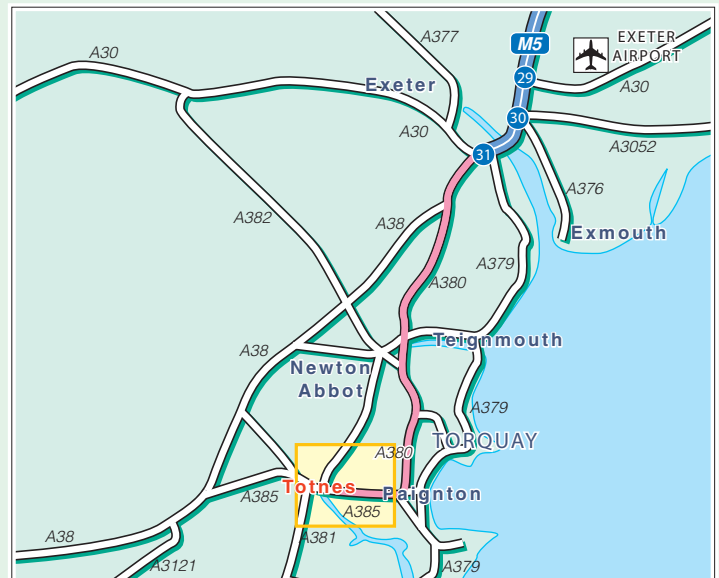

A380 TO
NEWTON ABBOT
A38 & M5 EXETER

Paignton A380
Brixham (A3022)
Dartmouth
Totnes (A385)
Plymouth

MAP FROM THE NORTH

DRIVING DIRECTIONS

From the North use the A380.
Continue to the end of the M5. The road splits signposted A380 to the left Torquay and A38 to the right Plymouth. Stay in the left lane and follow the A380 Torquay for 10 miles when you will see the turn off to Newton Abbot(A381). Move to the right hand lane and continue to follow the A380 to Torquay. Take care with the speed limit for the next 3 miles and then take a right at the traffic lights, signposted A380 to Paignton and Brixham. Continue along the A380 over 3 roundabouts and then turn right onto the A385, just before the Noahs Ark Pub. Turn left just before the Parkers Arms Pub, onto Stoke Rd. Continue along Stoke Rd and then turn right just past Whitehill Country Park onto Coombe House Lane. We are on your left.

NB - This route is marked on the locator map in pink..

PUBLIC TRANSPORT

By Rail, Paignton Station
Approximately 10 minutes by taxi.
For information on train operators and times phone National Rail Enquiries on 0845 7484950.
www.nationalrail.co.uk

By Air, Exeter International Airport
Approximately 40 minutes by taxi.
www.exeter-airport.co.uk

© Give Way Mapping 2016 Tel: 0191 482 0686. © Crown Copyright. PU 100057053