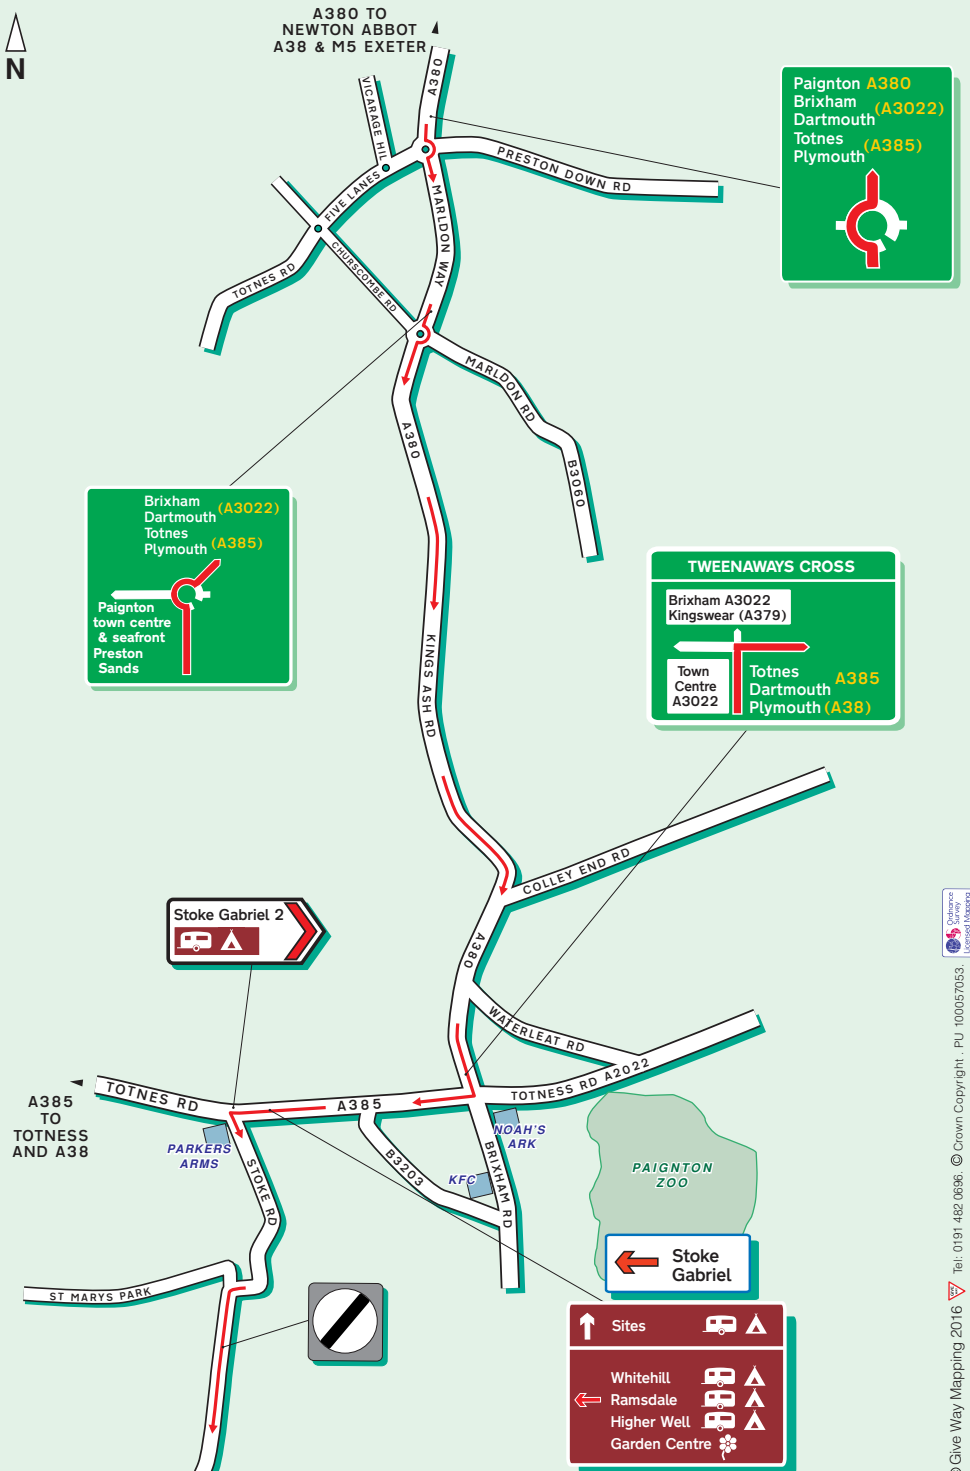

A380 TO
NEWTON ABBOT
A38 & M5 EXETER

Paignton A380
Brixham (A3022)
Dartmouth
Totnes (A385)
Plymouth

MAP FROM THE NORTH

DRIVING DIRECTIONS

From the North use the A380.
Continue to the end of the M5. The road splits signposted A380 to the left Torquay and A38 to the right Plymouth. Stay in the left lane and follow the A380 Torquay for 10 miles when you will see the turn off to Newton Abbot(A381). Move to the right hand lane and continue to follow the A380 to Torquay. Take care with the speed limit for the next 3 miles and then take a right at the traffic lights, signposted A380 to Paignton and Brixham. Continue along the A380 over 3 roundabouts and then turn right onto the A385, just before the Noahs Ark Pub. Turn left just before the Parkers Arms Pub, onto Stoke Rd. Continue along Stoke Rd and then turn right just past Whitehill Country Park onto Coombe House Lane. We are on your left.

NB - This route is marked on the locator map in pink..

PUBLIC TRANSPORT

By Rail, Paignton Station
Approximately 10 minutes by taxi.
For information on train operators and times phone National Rail Enquiries on 0845 7484950.
www.nationalrail.co.uk

By Air, Exeter International Airport
Approximately 40 minutes by taxi.
www.exeter-airport.co.uk

© Give Way Mapping 2016 Tel: 0191 482 0686. © Crown Copyright. PU 100057053